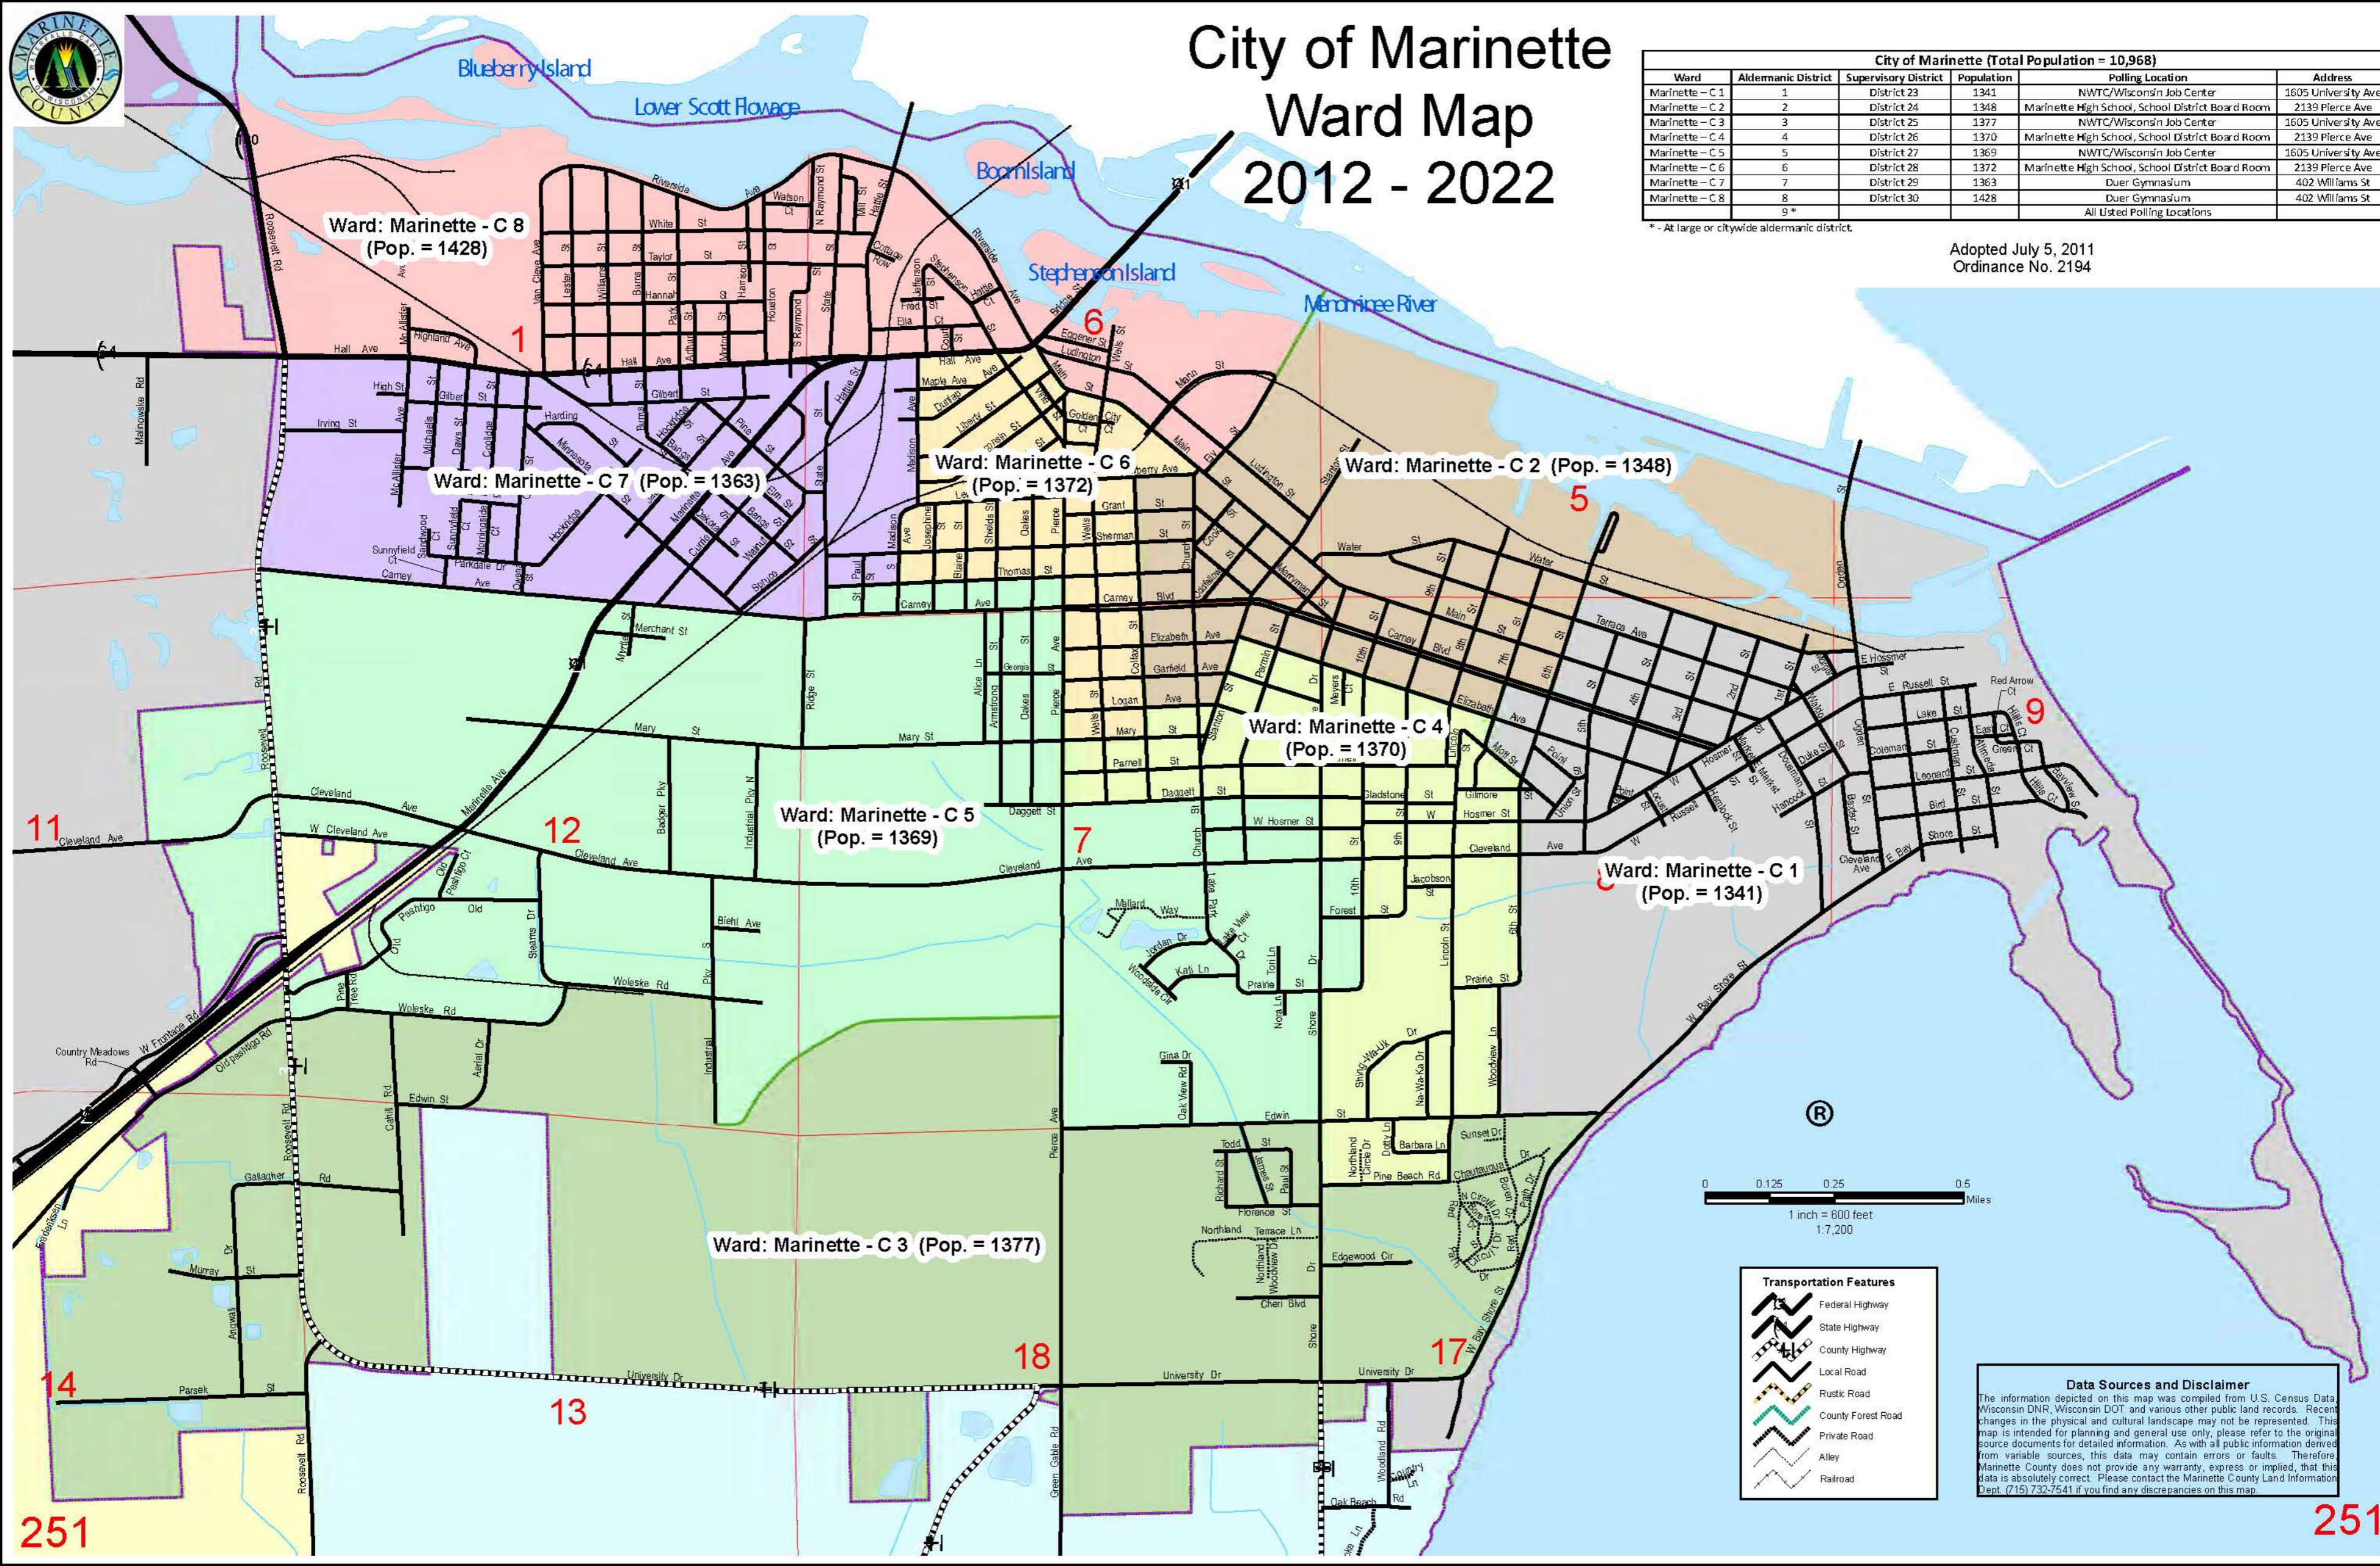

City of Marinette Ward Map 2012 - 2022

City of Marinette (Total Population = 10,968)					
Ward	Aldermanic District	Supervisory District	Population	Polling Location	Address
Marinette - C 1	1	District 23	1341	NWTC/Wisconsin Job Center	1605 University Ave
Marinette - C 2	2	District 24	1348	Marinette High School, School District Board Room	2139 Pierce Ave
Marinette - C 3	3	District 25	1377	NWTC/Wisconsin Job Center	1605 University Ave
Marinette - C 4	4	District 26	1370	Marinette High School, School District Board Room	2139 Pierce Ave
Marinette - C 5	5	District 27	1369	NWTC/Wisconsin Job Center	1605 University Ave
Marinette - C 6	6	District 28	1372	Marinette High School, School District Board Room	2139 Pierce Ave
Marinette - C 7	7	District 29	1363	Duer Gymnasium	402 Williams St
Marinette - C 8	8	District 30	1428	Duer Gymnasium	402 Williams St
	9*			All Listed Polling Locations	

* - At large or citywide aldermanic district.

Adopted July 5, 2011
Ordinance No. 2194

Transportation Features	
	Federal Highway
	State Highway
	County Highway
	Local Road
	Rustic Road
	County Forest Road
	Private Road
	Alley
	Railroad

Data Sources and Disclaimer
The information depicted on this map was compiled from U.S. Census Data, Wisconsin DNR, Wisconsin DOT and various other public land records. Recent changes in the physical and cultural landscape may not be represented. This map is intended for planning and general use only, please refer to the original source documents for detailed information. As with all public information derived from variable sources, this data may contain errors or faults. Therefore, Marinette County does not provide any warranty, express or implied, that this data is absolutely correct. Please contact the Marinette County Land Information Dept. (715) 732-7541 if you find any discrepancies on this map.