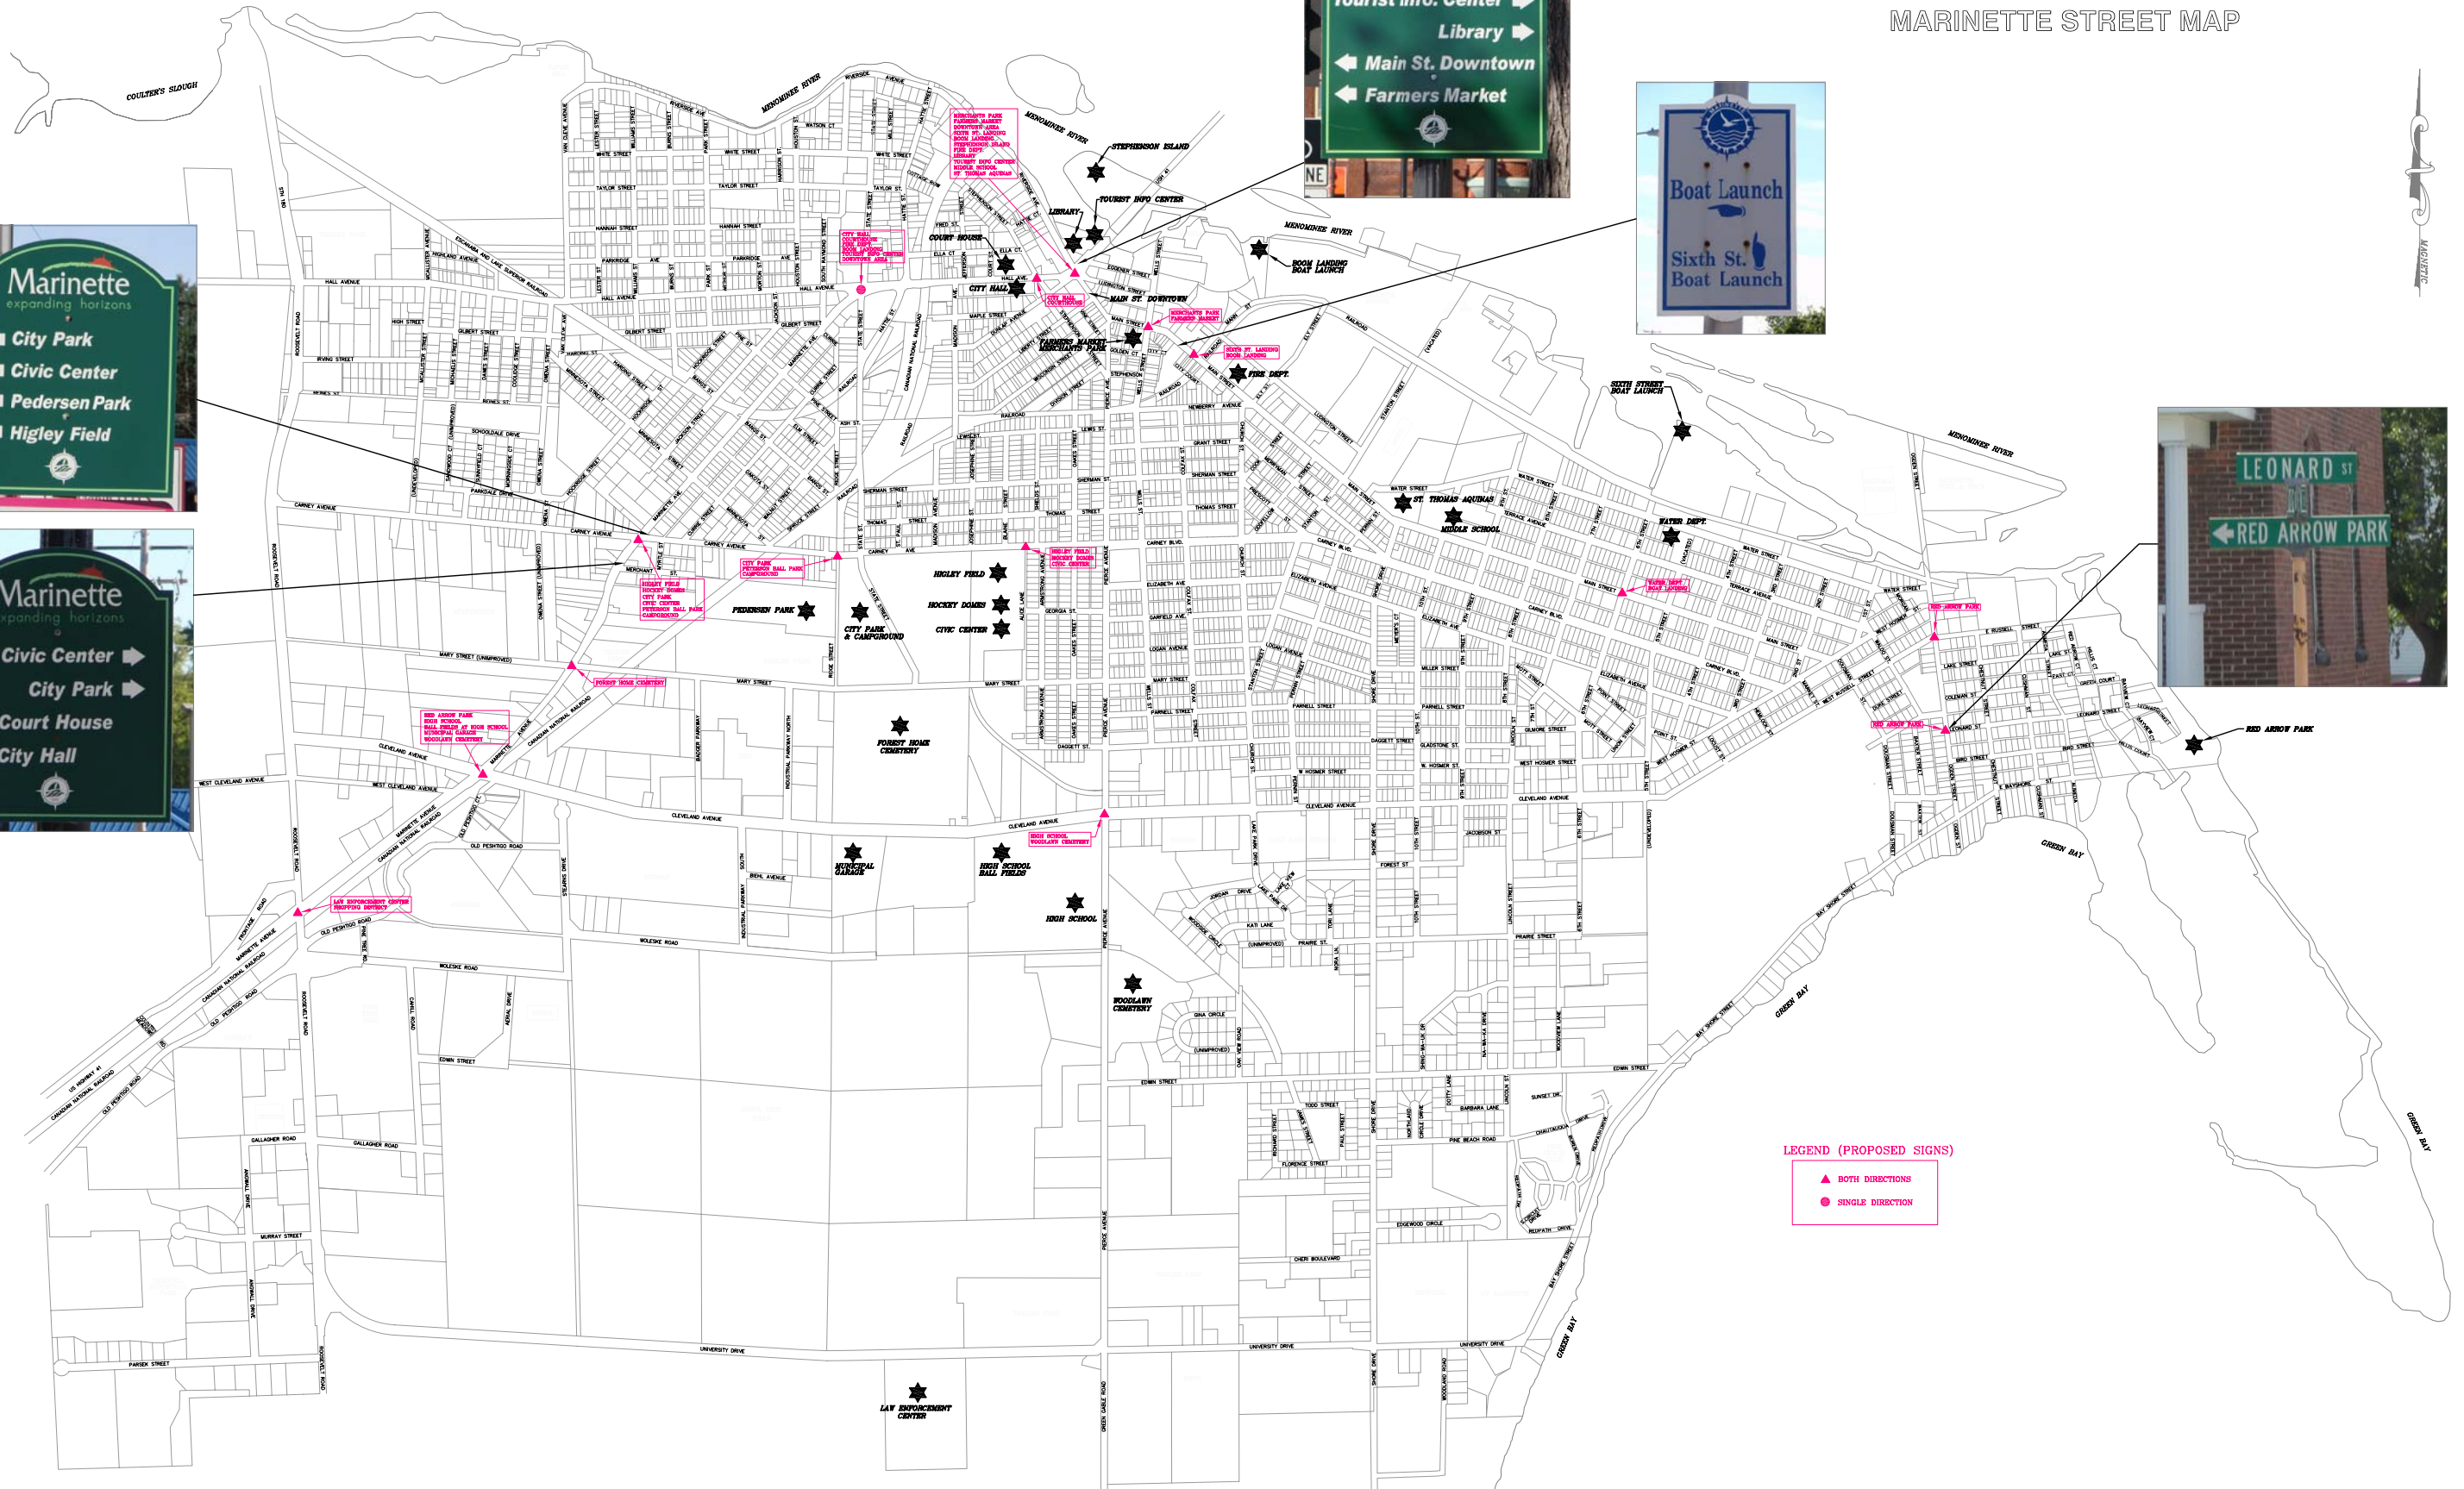

DIRECTIONAL SIGN MAP (DRAFT)

CITY OF MARINETTE, WISCONSIN MARINETTE STREET MAP

LEGEND (PROPOSED SIGNS)

- ▲ BOTH DIRECTIONS
- SINGLE DIRECTION