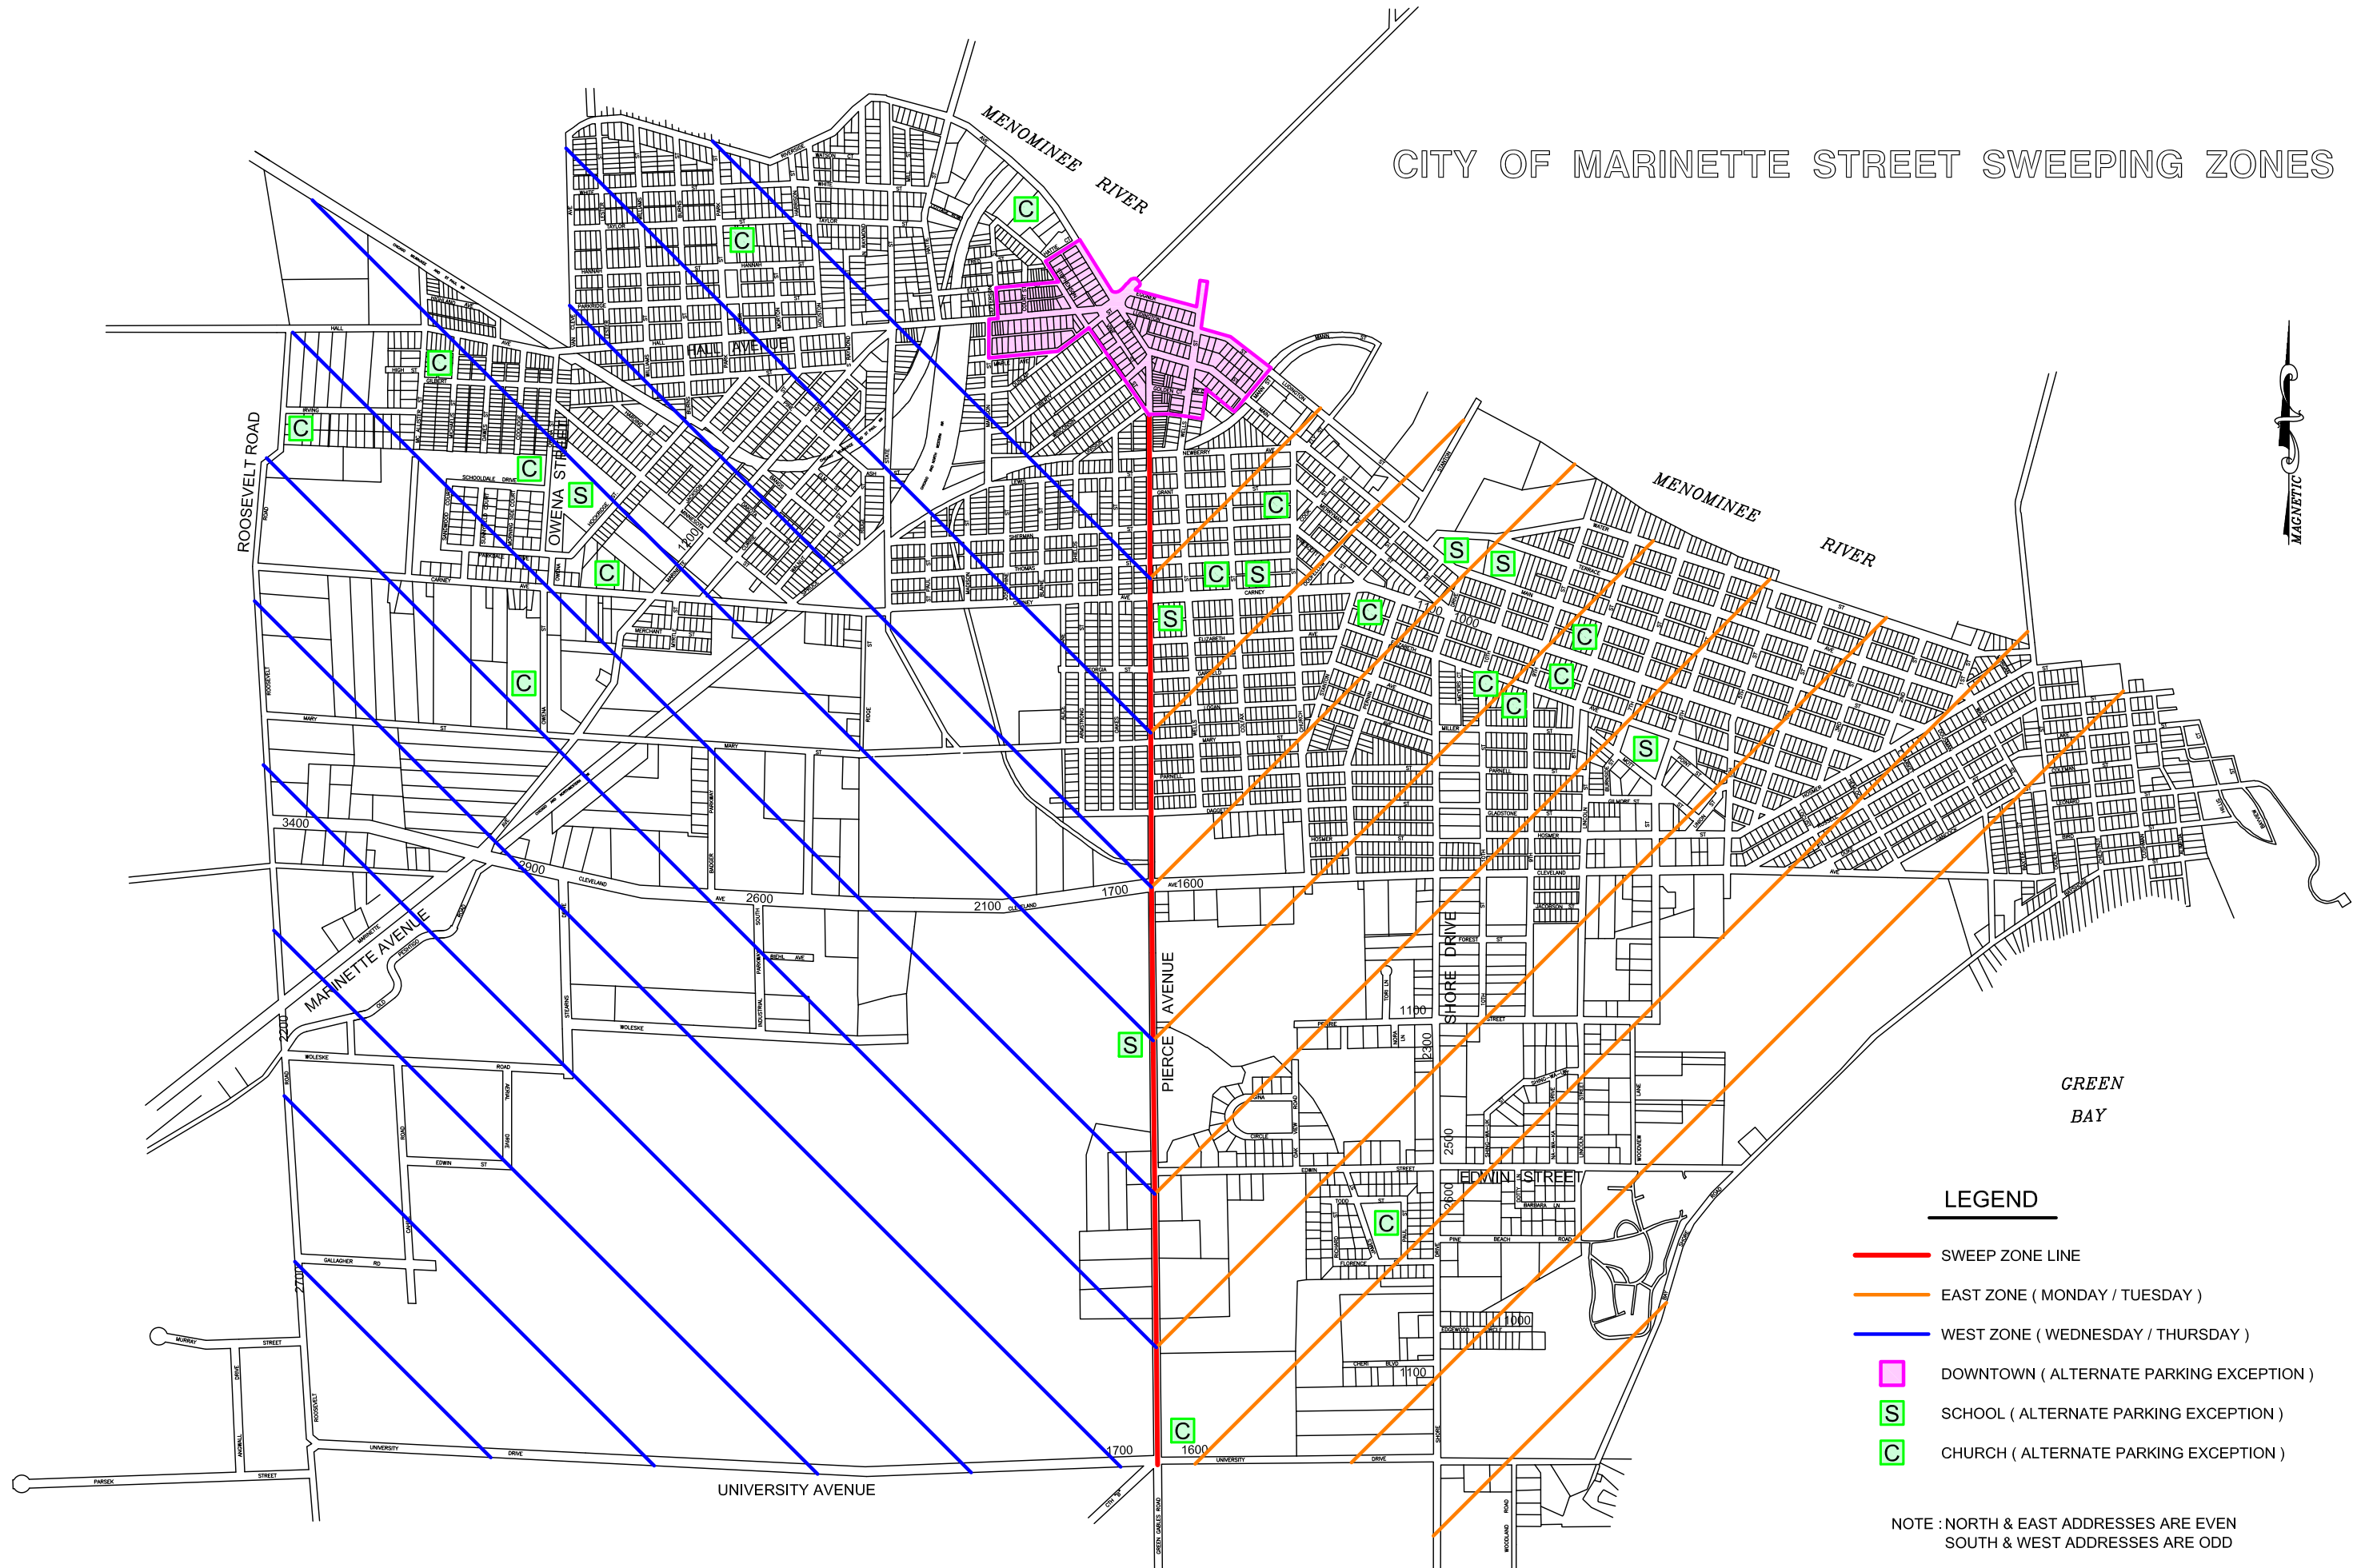

CITY OF MARINETTE STREET SWEEPING ZONES

LEGEND

- SWEEP ZONE LINE
- EAST ZONE (MONDAY / TUESDAY)
- WEST ZONE (WEDNESDAY / THURSDAY)
- DOWNTOWN (ALTERNATE PARKING EXCEPTION)
- S SCHOOL (ALTERNATE PARKING EXCEPTION)
- C CHURCH (ALTERNATE PARKING EXCEPTION)

NOTE : NORTH & EAST ADDRESSES ARE EVEN
SOUTH & WEST ADDRESSES ARE ODD