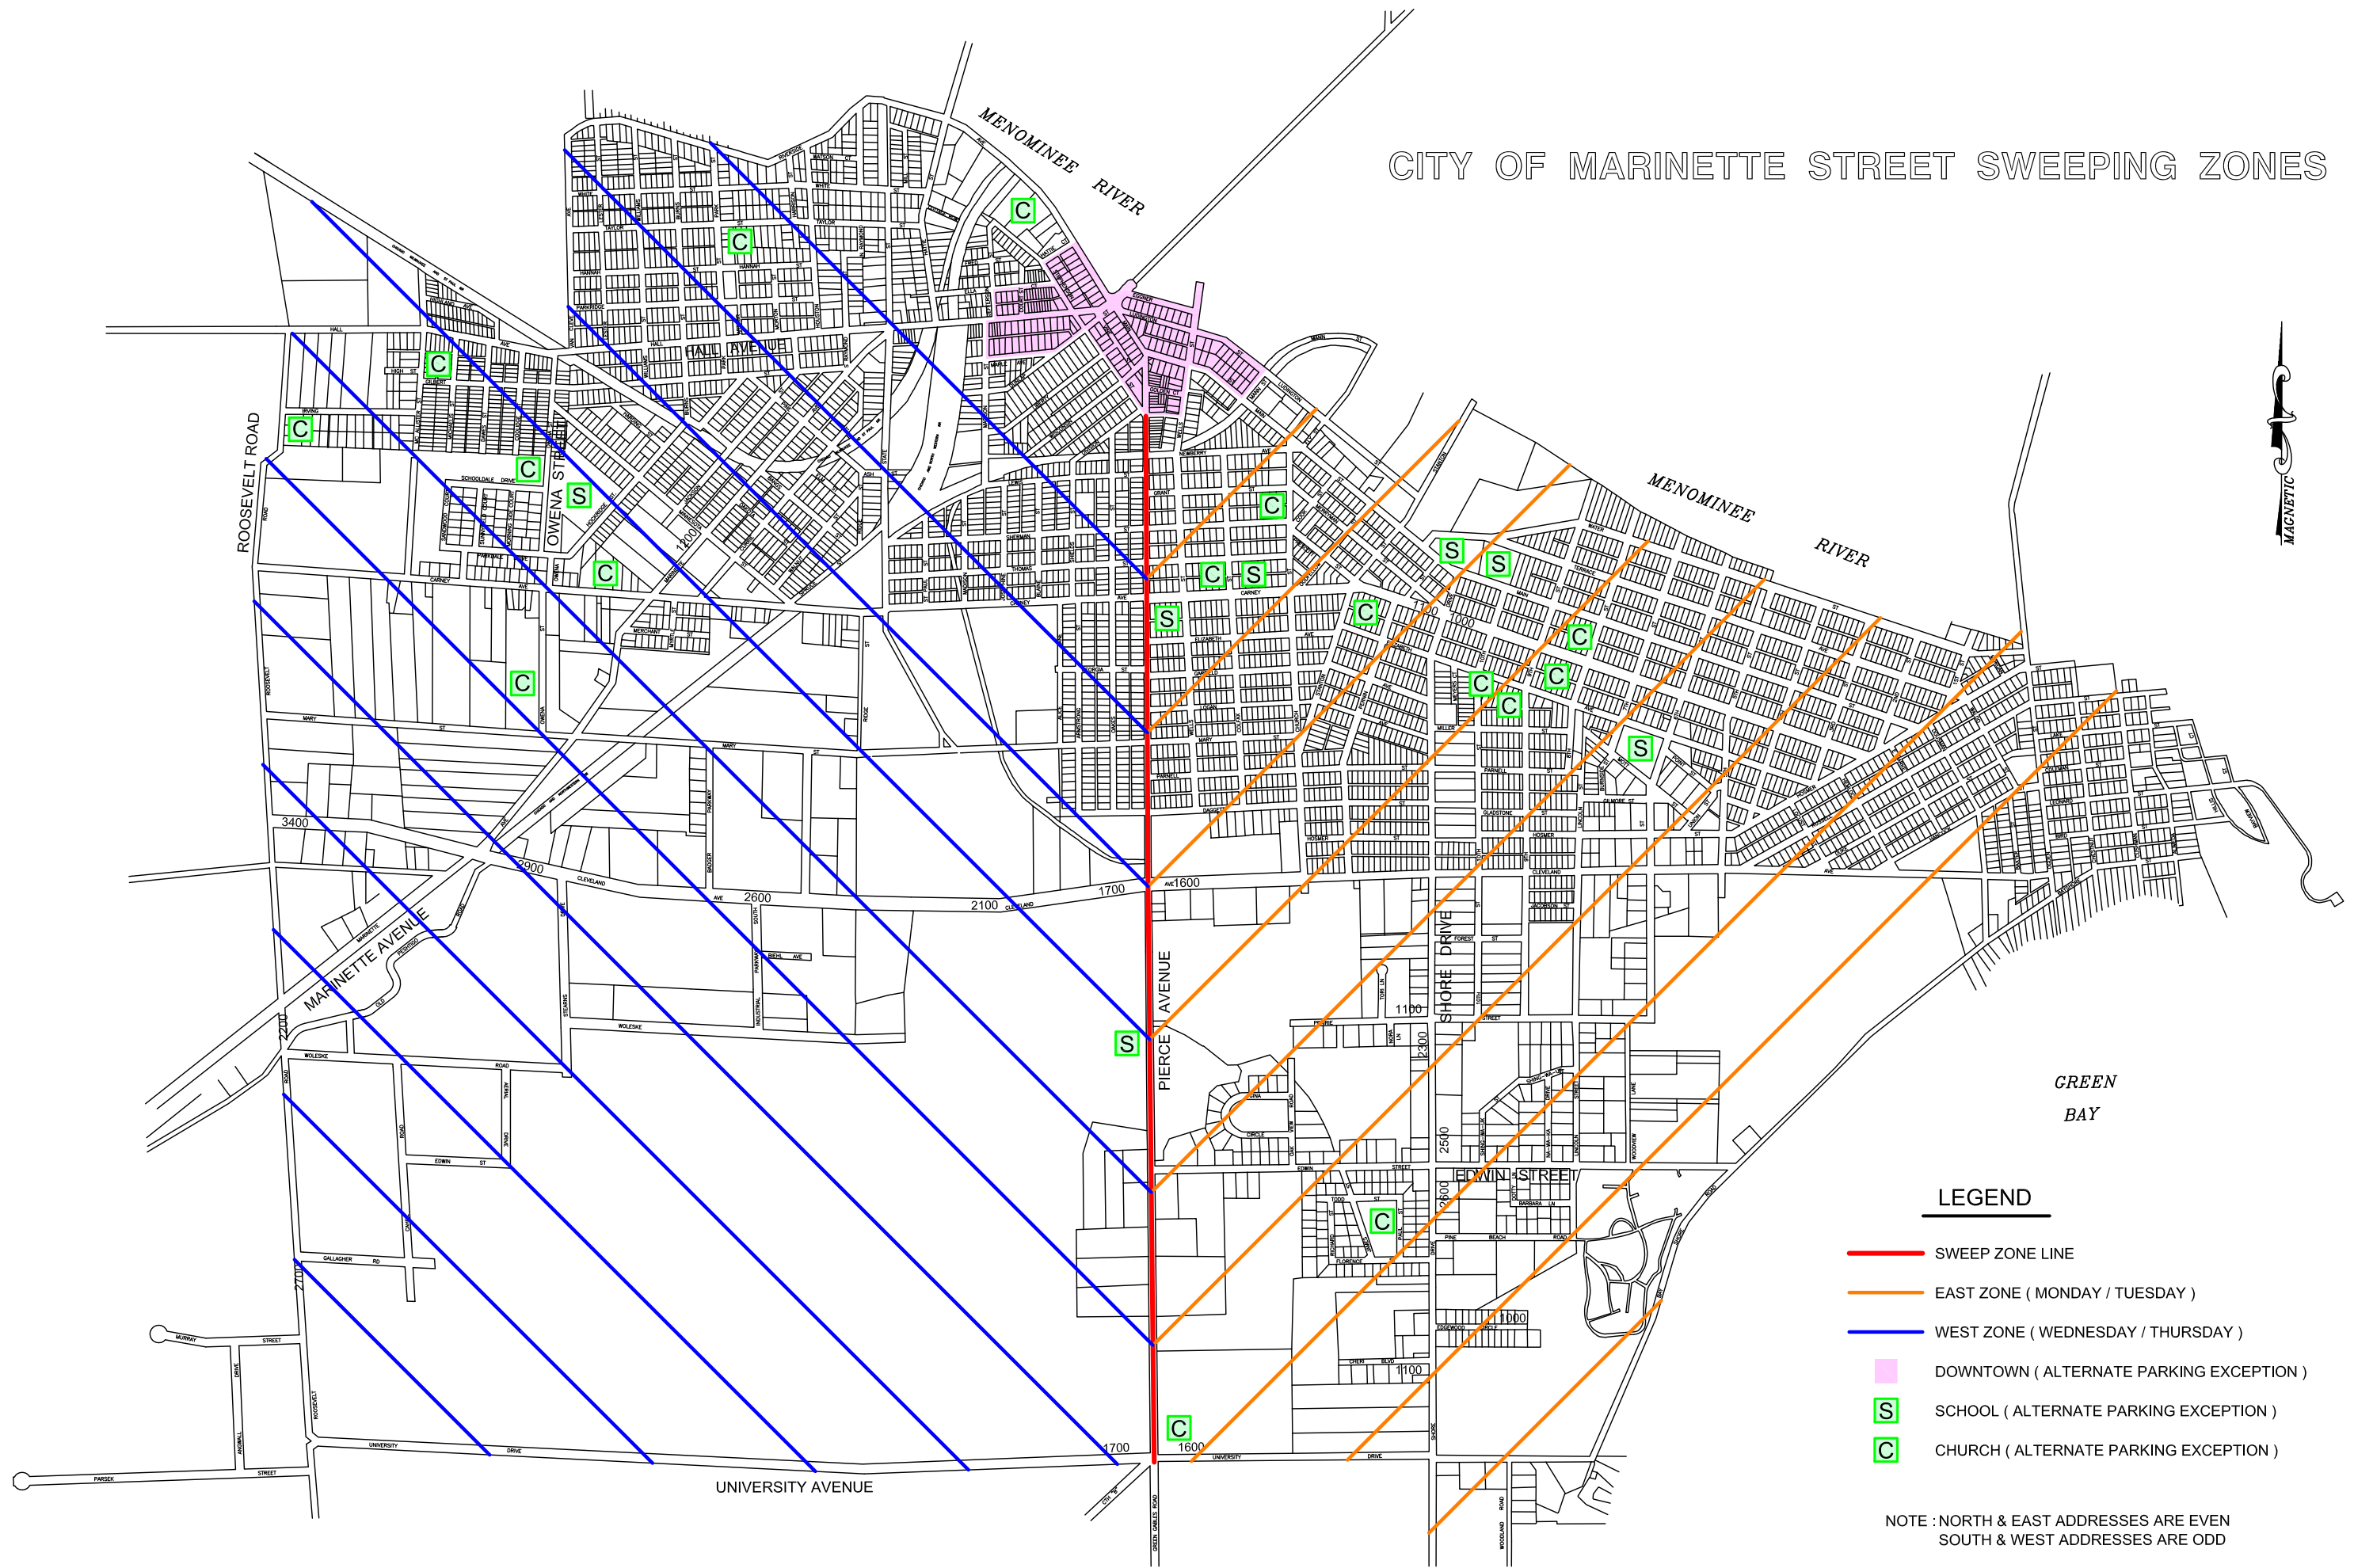

CITY OF MARINETTE STREET SWEEPING ZONES

LEGEND

- SWEEP ZONE LINE
- EAST ZONE (MONDAY / TUESDAY)
- WEST ZONE (WEDNESDAY / THURSDAY)
- DOWNTOWN (ALTERNATE PARKING EXCEPTION)
- S SCHOOL (ALTERNATE PARKING EXCEPTION)
- C CHURCH (ALTERNATE PARKING EXCEPTION)

NOTE : NORTH & EAST ADDRESSES ARE EVEN
SOUTH & WEST ADDRESSES ARE ODD