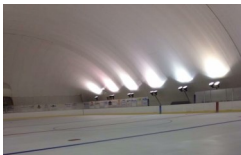

The **Civic Center Ice Rink** is available for reservation on a limited basis at the rate of $100.00 per hour, which includes ice skate rentals, if needed.

To reserve these facilities, call the Recreation Department at 715-732-5222.